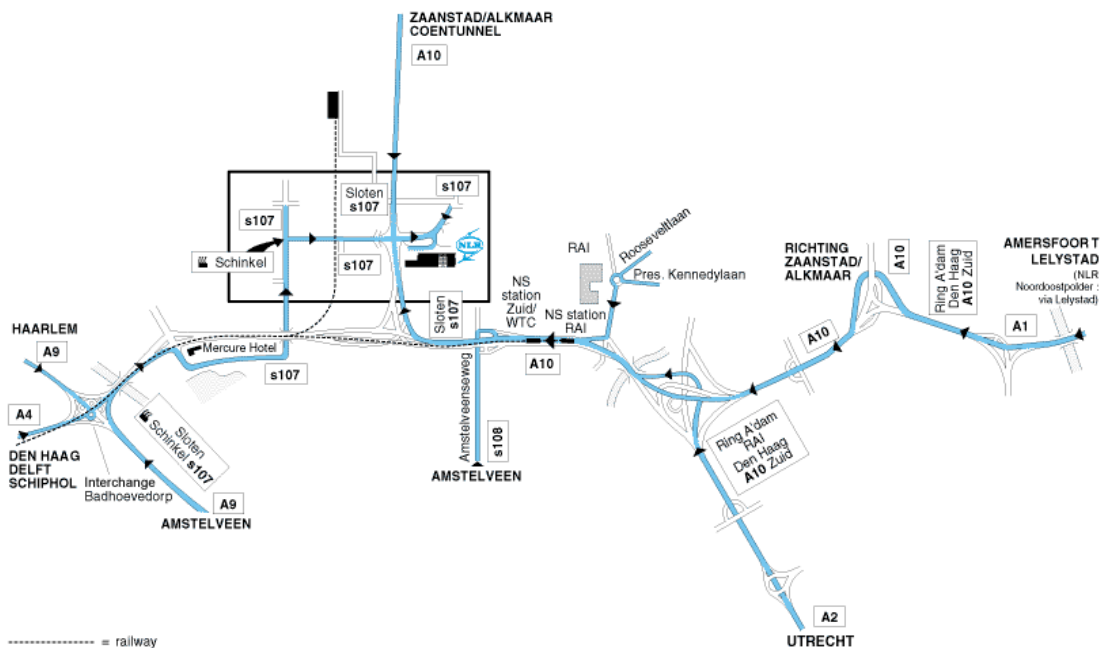

Meeting organiser

NLR / MAN / UNR

NLR AMSTERDAM LOCATION

The Netherlands Aerospace Centre (NLR) Amsterdam is located in the Schinkel industrial zone, about 10 km (6 miles) from Schiphol Airport.

Visiting address

NLR Amsterdam

Anthony Fokkerweg 2

1059 CM Amsterdam

Tel. (+31) 88 511 3113 (Reception desk)

NLR Amsterdam by car:

To get to the NLR Amsterdam by car from Schiphol:

Take the A4 highway (which runs from Schiphol to Amsterdam) and exit at Sloten (Exit 1). At the end of the exit road, turn right, in the direction of Schinkel/S107. After about 2 km, turn right again in the direction of Schinkel/S107. This is the Henk Sneevlietweg. It takes you over a viaduct crossing the A10 highway. After the viaduct, take the first right to the Anthony Fokkerweg. The NLR Amsterdam will be on your left.

Coming from other directions by car:

From the A10 highway, take the Schinkel (S107) exit. (This is not accessible from the A4.) At the end of the exit road, follow the signs toward Schinkel and, after about 100 meters, take the first right to the Anthony Fokkerweg. The NLR Amsterdam will be on your left.

The map below shows how to arrive at NLR Amsterdam by car from different directions.