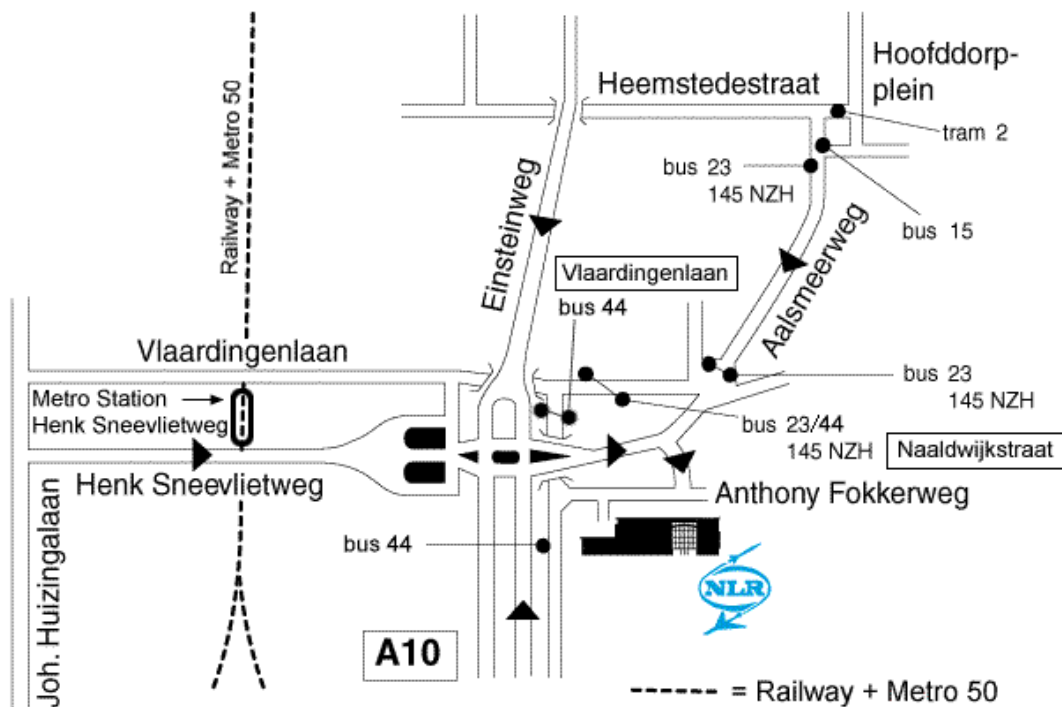

NLR Amsterdam by public transportation:

To use the public transport system the Dutch use a so-called “ov-chipkaart” (ov-chip card) throughout The Netherlands, which can be loaded with a travel budget. As this is inconvenient for many visitors there are other options:

- by train: tickets can be bought from vendor machines or ticket offices at railway stations
- by tram/buses: disposable ov-chip cards may be bought at the driver’s seat, while in trams a dedicated ticket office may be present near / between the end and middle section of a tram (otherwise try the tram driver). A one hour ticket cost € 2,80, see <http://www.iamsterdam.com/en-GB/experience/plan-your-trip/getting-around/public-transport> for other tickets and how to obtain them in Amsterdam.

1. By Train from Schiphol Airport:

Take the train to Amsterdam Lelylaan or Amsterdam Zuid WTC (about 7 minutes). Change for the Metro, line 50, to Henk Sneevlietweg (about 5 minutes). It is about a ten-minute walk from there.

2. With tram line 2

Take tram line 2 to Hoofddorp-plein. It is about a ten-minute walk from there.

Or take any train going to Amsterdam Sloterdijk, Amsterdam Zuid WTC, or Amsterdam Lelylaan station and Metro line 50 to Henk Sneevlietweg. It is about a ten-minute walk from there.